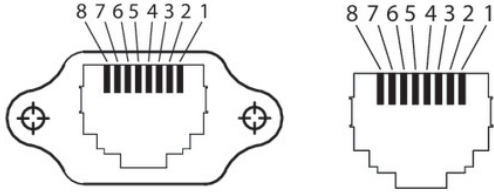

Pin assignment

RJ45S RJ45		RJ45S RJ45	
1:	1	5:	5
2:	2	6:	6
3:	3	7:	7
4:	4	8:	8